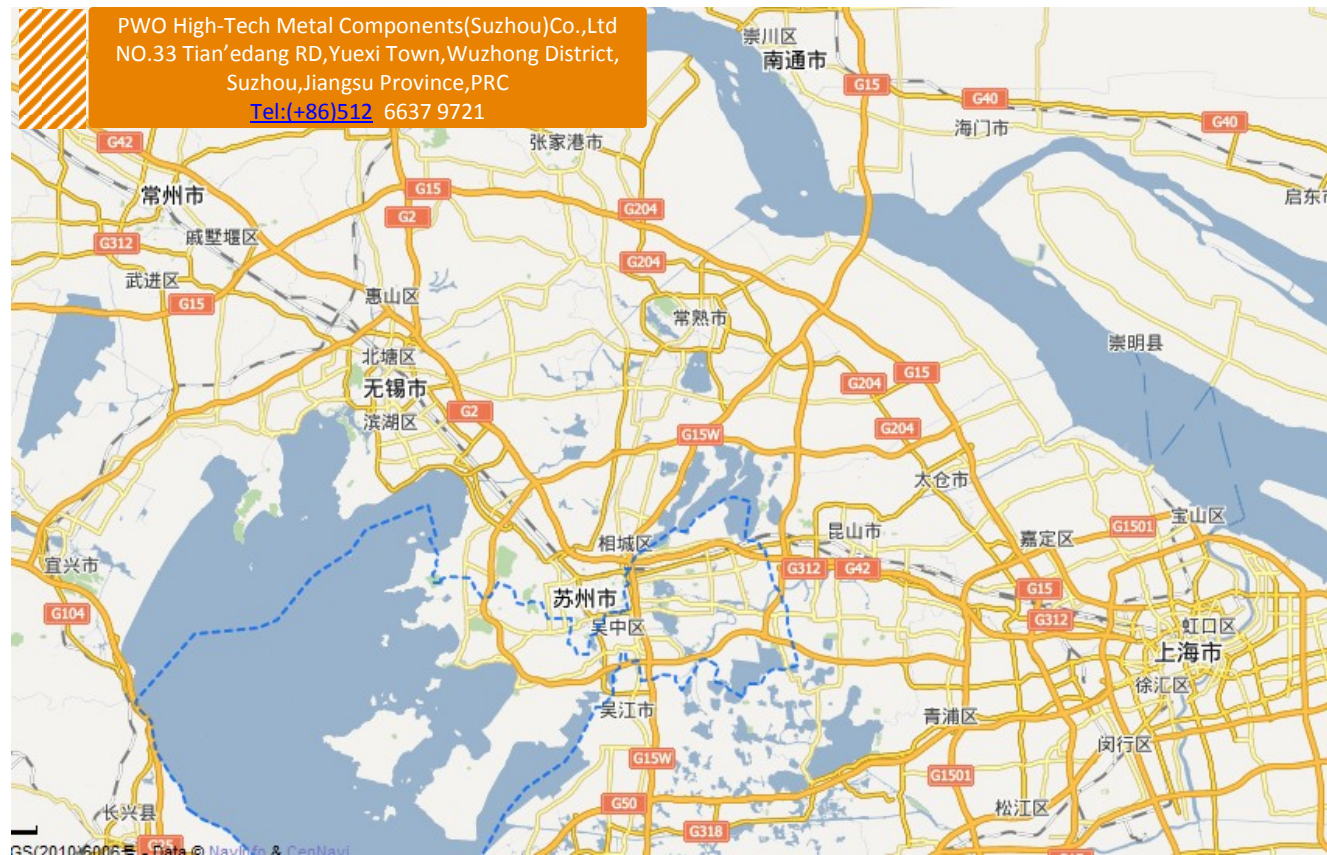

# PWO Suzhou Location

PWO Suzhou is located in South and West of Suzhou Wuzhong Economic Development Zone.

PWO位于苏州西南面吴中经济开发区.

# Shanghai to PWO Suzhou

*From Shanghai Suhu Highway to Suzhou PWO:*

Drive along the Suhu Highway 21.4km, toward the direction of Suzhou/Hangzhou; then turn right into the Round Highway; Driving 24.9km on the Round Highway, go straight toward Wujiang, enter the Youxingaojia; go straight again toward Wujiang ( around 10minutes' driving ) till the first traffic lights; turn right into Tian'edang RD. PWO Suzhou is at the second traffic lights, on your left hand, whole building is in the color orange.

沿着苏沪高速公路行驶21.4公里，朝苏州/杭州方向，稍后右转进入绕城高速公路。沿绕城高速行驶24.9公里，朝吴江方向，稍后右转进入友新高架，仍然朝着吴江方向约10分钟的车程，至第一个红绿灯右转到天鹅荡路，再行驶至第二个红绿灯处即是我公司，一幢橘红色的建筑物。

Address: NO.33 Tian'edang RD, Yuexi Town, Wuzhong District, Suzhou, Jiangsu Province, PRC.

您有任何疑问，请联系我们：

电话:(+86)512 6637 9721

地址：中国江苏省苏州市吴中区越溪镇天鹅荡路33号